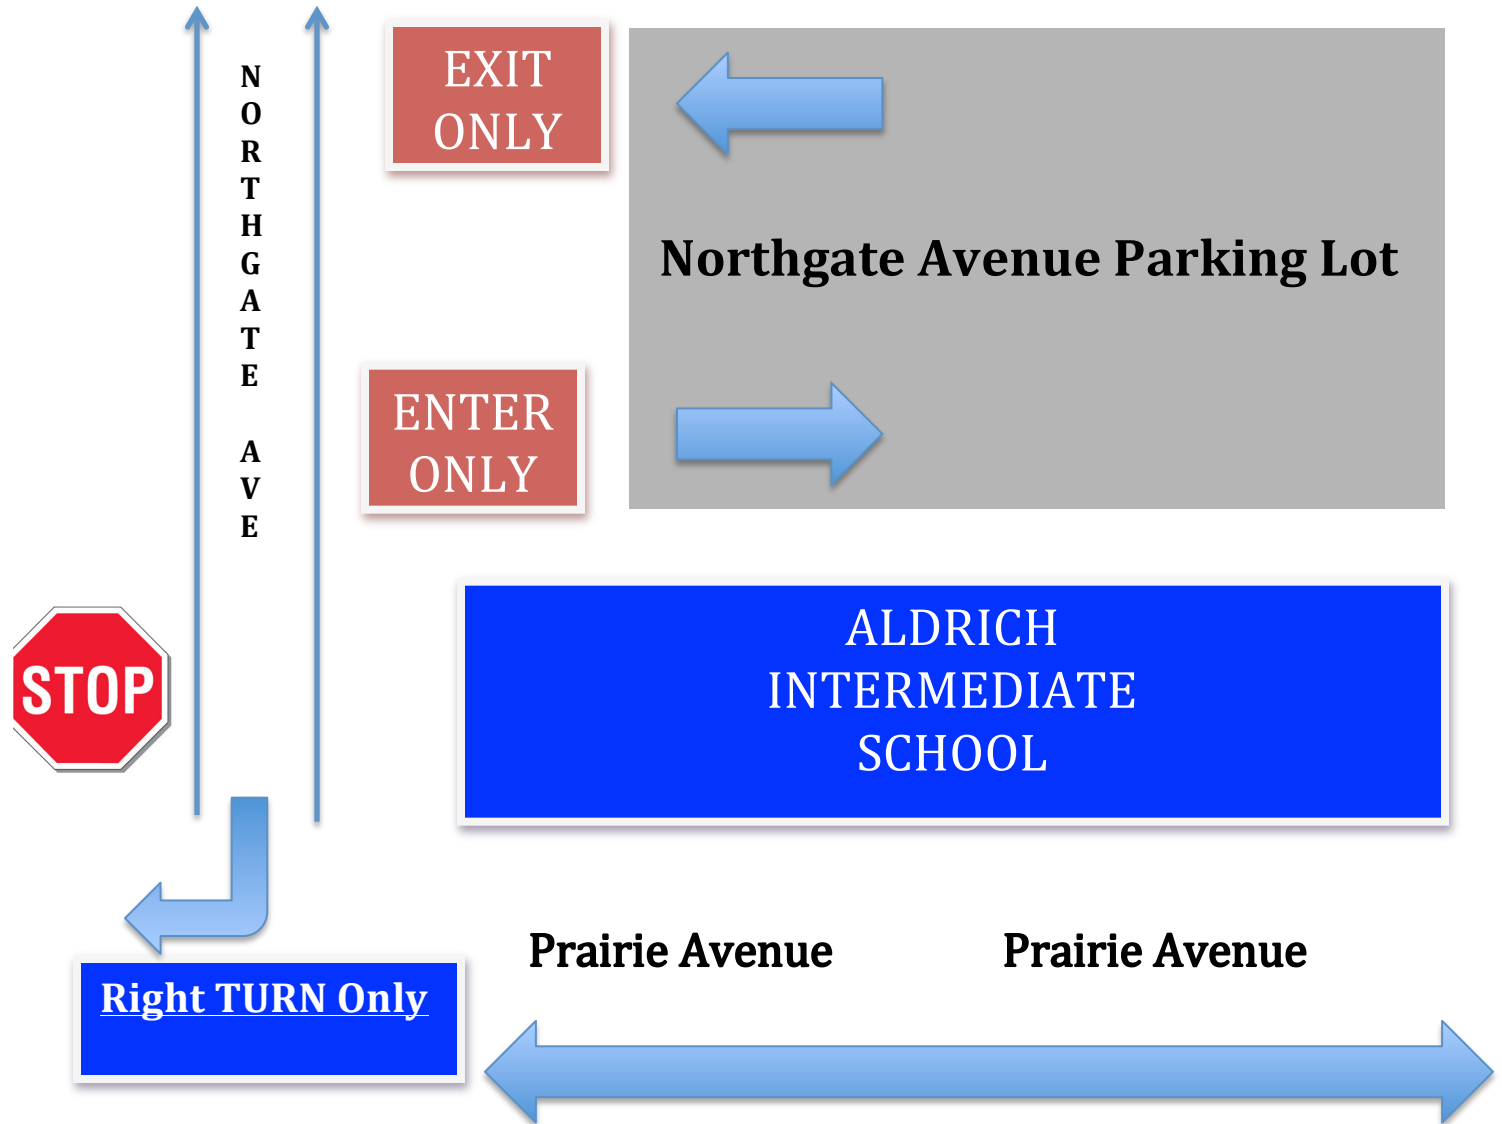

Aldrich Intermediate School

DROP OFF (8:15-8:35) & PICK UP (3:41-4:00)

Drop Off & Pick Up Procedure

Prairie Avenue: Grade 7 & 8

STUDENT SAFETY IS #1

Use the sidewalk only for student drop off and pick up.

Use the provided crosswalks.

Obey all traffic signs and rules of the road.